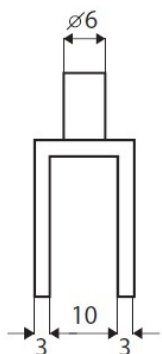

PRODUCT SHEET

Description:

Glass Pivot Hinge 40x27x3mm 4-8mm Glass, Brass SS-Look Max Door Weight Per Pair 8 Kg, Max Door Size 500 x 800mm

Item number:

15.06.072-0

Units	Box	Carton	HS Code	Barcode
Pair	1	60	8302100090	 5704866440981