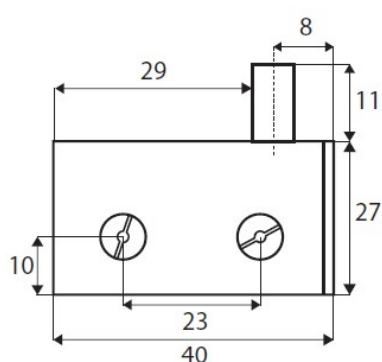

PRODUCT SHEET

Description:

Glass Pivot Hinge 40x27x3mm 4-8mm Glass, Brass SS-Look Max Door Weight Per Pair 8 Kg, Max Door Size 500 x 800mm

Item number:

15.06.072-0

Units	Box	Carton	HS Code	Barcode
Pair	1	60	8302100090	 5704866440981