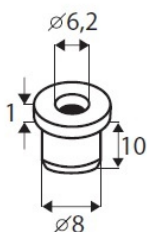

PRODUCT SHEET

Description:

Glass Pivot Hinge 40x27x3mm 4-8mm Glass, Brass SS-Look Max Door Weight Per Pair 8 Kg, Max Door Size 500 x 800mm

Item number:

15.06.072-0

Units	Box	Carton	HS Code	Barcode
Pair	1	60	8302100090	 5704866440981